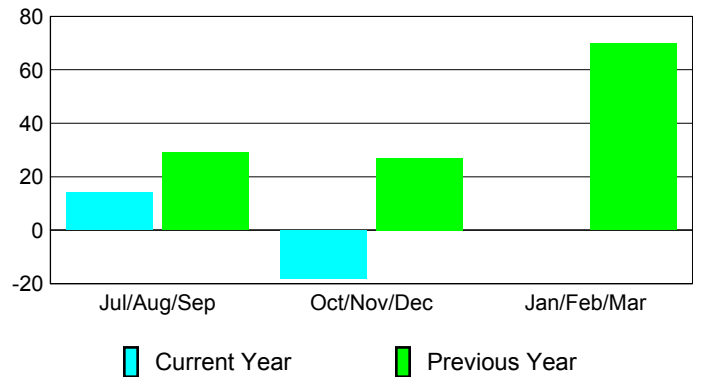

Goal, New, Dropped, Gain/Loss

Comparison of Club Gain/Loss

Current Year Compared to the Previous Year

YTD Status Quo Clubs 2012-2013

Status Quo Clubs Compared to Status Quo Members

MEMBERSHIP

Membership Results 2012-2013

Membership 2011-2012

Month	Net Memb Goal	Actual New Memb	Actual Dropped Memb	Gain/Loss of Memb	Gain/Loss of Memb
Jul/Aug/Sep		18	-4	14	29
Oct/Nov/Dec		31	-49	-18	27
Jan/Feb/Mar					70
Totals		49	-53	-4	126

Membership Results 2012-2013

Goal, New, Dropped, Gain/Loss

Comparison of Membership Gain/Loss

Current Year Compared to the Previous Year

Gender Comparison 2012-2013

Jul/Aug/Sep

Oct/Nov/Dec

Jan/Feb/Mar