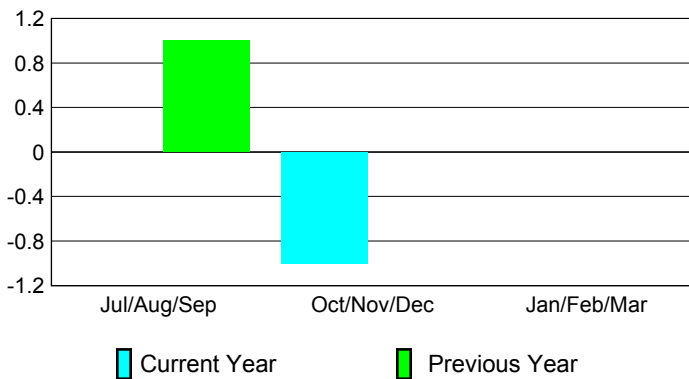

Club Results 2012-2013

Goal, New, Dropped, Gain/Loss

Comparison of Club Gain/Loss

Current Year Compared to the Previous Year

YTD Status Quo Clubs 2012-2013

Status Quo Clubs Compared to Status Quo Members

MEMBERSHIP