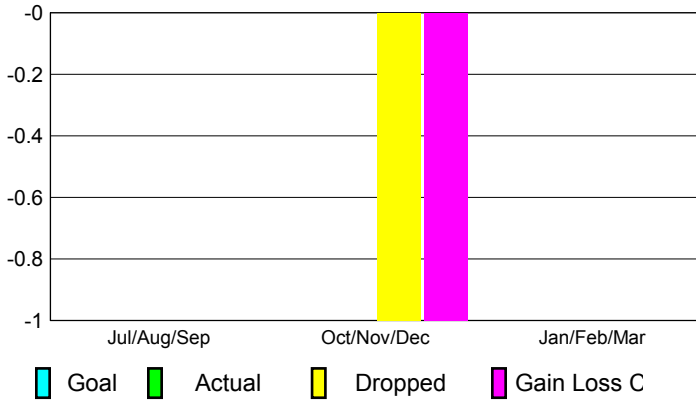

2012-2013 GMT Reports for District (or Undistricted) **District 403 A2 REP OF IVORY**

GMT: **Norbert Bationo**

Location: **REP OF IVORY COAST**

GMT CA: **6**

CLUBS

Club Results 2012-2013

Clubs 2011-2012

Month	New Club Goal	Actual New Clubs	Actual Dropped Clubs	Gain/Loss of Clubs	Gain/Loss of Clubs
Jul/Aug/Sep		0	0	0	0
Oct/Nov/Dec		0	-1	-1	0
Jan/Feb/Mar					0
Totals		0	-1	-1	0

Club Results 2012-2013

Goal, New, Dropped, Gain/Loss

Comparison of Club Gain/Loss

Current Year Compared to the Previous Year