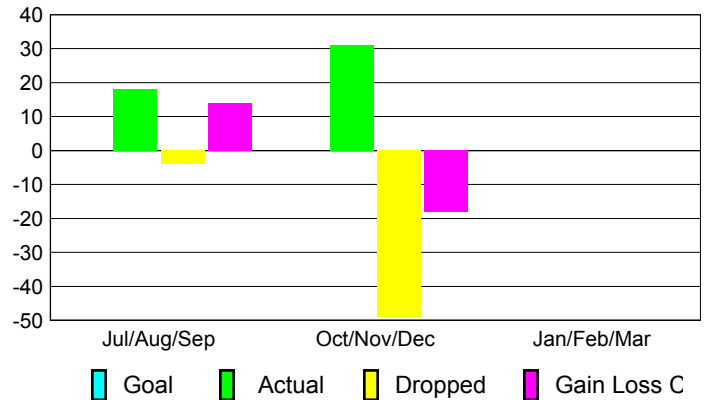

Clubs 2011-2012

Month	New Club Goal	Actual New Clubs	Actual Dropped Clubs	Gain/Loss of Clubs	Gain/Loss of Clubs
Jul/Aug/Sep		0	0	0	0
Oct/Nov/Dec		1	0	1	1
Jan/Feb/Mar					2
Totals		1	0	1	3

Club Results 2012-2013

Goal, New, Dropped, Gain/Loss

Comparison of Club Gain/Loss

Current Year Compared to the Previous Year

YTD Status Quo Clubs 2012-2013

Status Quo Clubs Compared to Status Quo Members

MEMBERSHIP

Membership Results 2012-2013

Membership 2011-2012

Month	Net Memb Goal	Actual New Memb	Actual Dropped Memb	Gain/Loss of Memb	Gain/Loss of Memb
Jul/Aug/Sep		18	-4	14	29
Oct/Nov/Dec		31	-49	-18	27
Jan/Feb/Mar					70
Totals		49	-53	-4	126

Membership Results 2012-2013

Goal, New, Dropped, Gain/Loss

Comparison of Membership Gain/Loss

Current Year Compared to the Previous Year

Gender Comparison 2012-2013

Jul/Aug/Sep

Oct/Nov/Dec

Jan/Feb/Mar