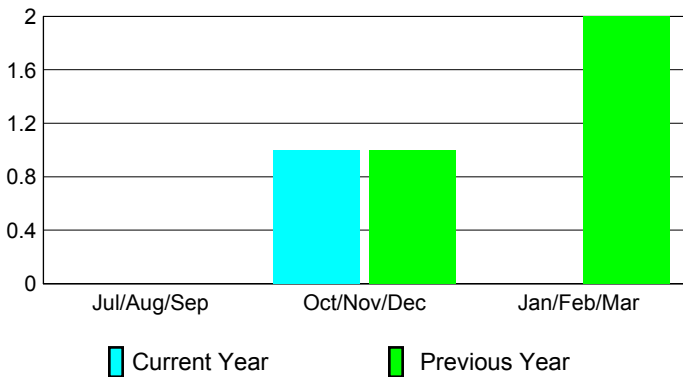

Clubs 2011-2012

Month	New Club Goal	Actual New Clubs	Actual Dropped Clubs	Gain/Loss of Clubs	Gain/Loss of Clubs
Jul/Aug/Sep		0	0	0	0
Oct/Nov/Dec		1	0	1	1
Jan/Feb/Mar					2
Totals		1	0	1	3

Club Results 2012-2013

Goal, New, Dropped, Gain/Loss

Comparison of Club Gain/Loss

Current Year Compared to the Previous Year

YTD Status Quo Clubs 2012-2013

Status Quo Clubs Compared to Status Quo Members

MEMBERSHIP

Membership Results 2012-2013