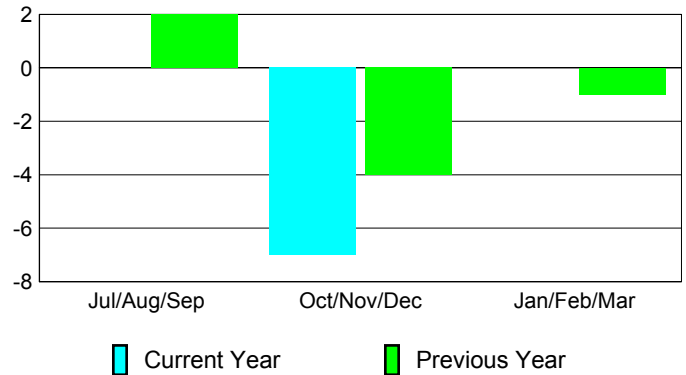

Gender Comparison 2012-2013

Jan/Feb/Mar

Male

Female