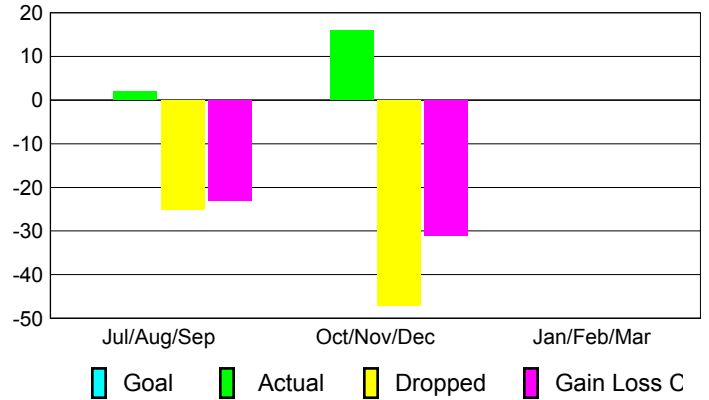

Membership Results 2012-2013

Goal, New, Dropped, Gain/Loss

Comparison of Membership Gain/Loss

Current Year Compared to the Previous Year