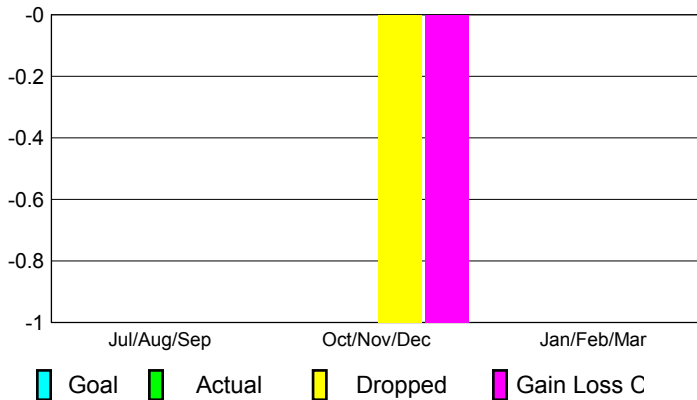

2012-2013 GMT Reports for District (or Undistricted) **District 403 A2 REP OF**

GMT: Norbert Bationo

Location: REP OF GHANA

GMT CA: 6

CLUBS

Club Results
2012-2013

Clubs
2011-2012

Month	New Club Goal	Actual New Clubs	Actual Dropped Clubs	Gain/Loss of Clubs	Gain/Loss of Clubs
Jul/Aug/Sep		0	0	0	1
Oct/Nov/Dec		0	-1	-1	0
Jan/Feb/Mar					0
Totals		0	-1	-1	1

Club Results 2012-2013

Goal, New, Dropped, Gain/Loss

Comparison of Club Gain/Loss

Current Year Compared to the Previous Year

YTD Status Quo Clubs 2012-2013

Status Quo Clubs Compared to Status Quo Members

MEMBERSHIP