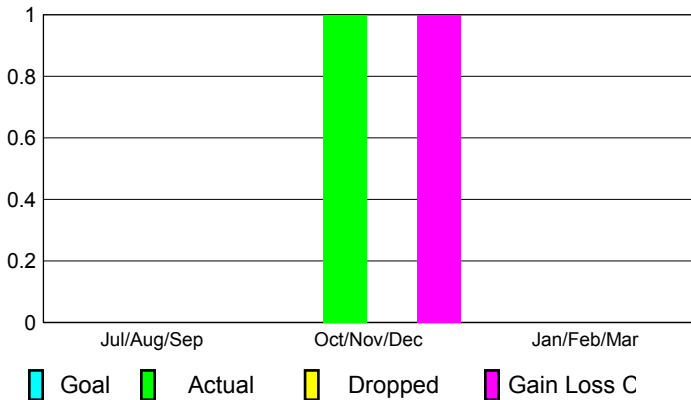

2012-2013 GMT Reports for District (or Undistricted) **District 403 A2 REPUBLIC OF**

GMT: **Norbert Bationo**

Location: **REPUBLIC OF BENIN**

GMT CA: **6**

CLUBS

Club Results 2012-2013

Clubs 2011-2012

Month	New Club Goal	Actual New Clubs	Actual Dropped Clubs	Gain/Loss of Clubs	Gain/Loss of Clubs
Jul/Aug/Sep		0	0	0	0
Oct/Nov/Dec		1	0	1	1
Jan/Feb/Mar					2
Totals		1	0	1	3

Club Results 2012-2013

Goal, New, Dropped, Gain/Loss

Comparison of Club Gain/Loss

Current Year Compared to the Previous Year