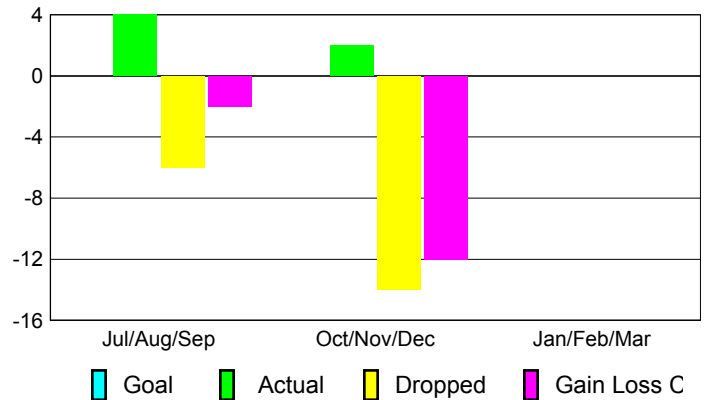

Membership Results 2012-2013

Goal, New, Dropped, Gain/Loss

Comparison of Membership Gain/Loss

Current Year Compared to the Previous Year