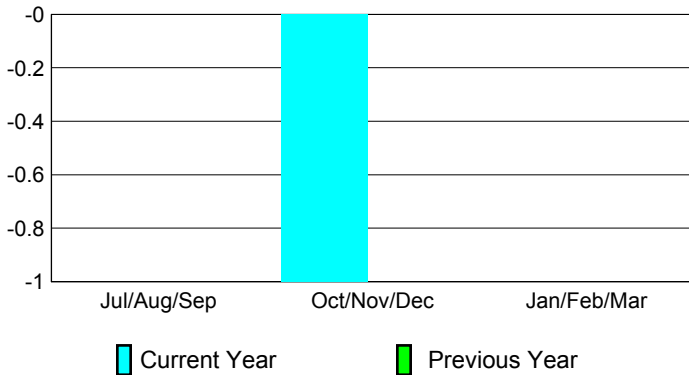

Clubs 2011-2012

Month	New Club Goal	Actual New Clubs	Actual Dropped Clubs	Gain/Loss of Clubs	Gain/Loss of Clubs
Jul/Aug/Sep		0	0	0	0
Oct/Nov/Dec		0	-1	-1	0
Jan/Feb/Mar					0
Totals		0	-1	-1	0

Club Results 2012-2013

Goal, New, Dropped, Gain/Loss

Comparison of Club Gain/Loss

Current Year Compared to the Previous Year

YTD Status Quo Clubs 2012-2013

Status Quo Clubs Compared to Status Quo Members

MEMBERSHIP

Membership Results 2012-2013