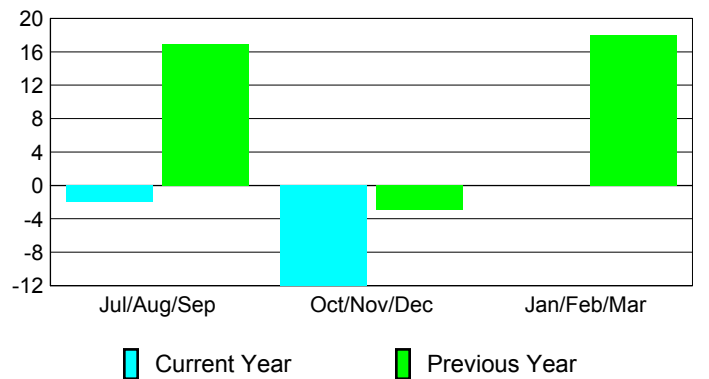

Club Results 2012-2013

Goal, New, Dropped, Gain/Loss

Comparison of Club Gain/Loss

Current Year Compared to the Previous Year

YTD Status Quo Clubs 2012-2013

Status Quo Clubs Compared to Status Quo Members

MEMBERSHIP

Membership Results
2012-2013

Membership
2011-2012

Month	Net Memb Goal	Actual New Memb	Actual Dropped Memb	Gain/Loss of Memb	Gain/Loss of Memb
Jul/Aug/Sep		4	-6	-2	17
Oct/Nov/Dec		2	-14	-12	-3
Jan/Feb/Mar					18
Totals		6	-20	-14	32

Membership Results 2012-2013

Goal, New, Dropped, Gain/Loss

Comparison of Membership Gain/Loss

Current Year Compared to the Previous Year

Gender Comparison 2012-2013

Jul/Aug/Sep

Oct/Nov/Dec

Jan/Feb/Mar