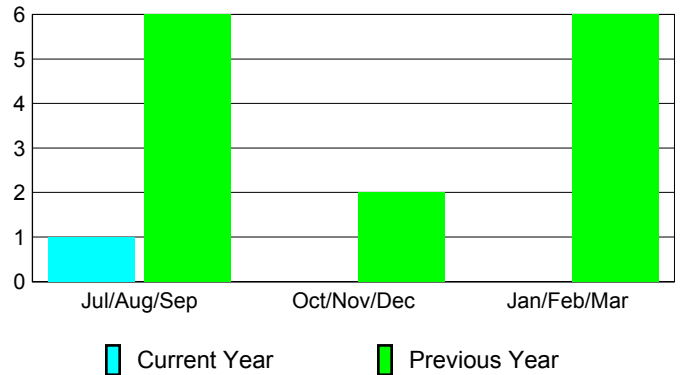

Goal, New, Dropped, Gain/Loss

Comparison of Club Gain/Loss

Current Year Compared to the Previous Year

YTD Status Quo Clubs 2012-2013

Status Quo Clubs Compared to Status Quo Members

MEMBERSHIP

**Membership Results
2012-2013**

**Membership
2011-2012**

Month	Net Memb Goal	Actual New Memb	Actual Dropped Memb	Gain/Loss of Memb	Gain/Loss of Memb
Jul/Aug/Sep		5	-4	1	6
Oct/Nov/Dec		0	0	0	2
Jan/Feb/Mar					6
Totals		5	-4	1	14

Membership Results 2012-2013

Goal, New, Dropped, Gain/Loss

Comparison of Membership Gain/Loss

Current Year Compared to the Previous Year

Gender Comparison 2012-2013

Jul/Aug/Sep

Oct/Nov/Dec

Jan/Feb/Mar

Male