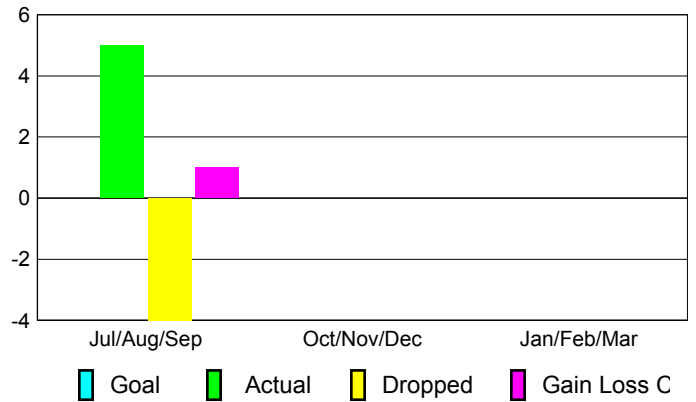

Membership Results 2012-2013

Goal, New, Dropped, Gain/Loss

Comparison of Membership Gain/Loss

Current Year Compared to the Previous Year