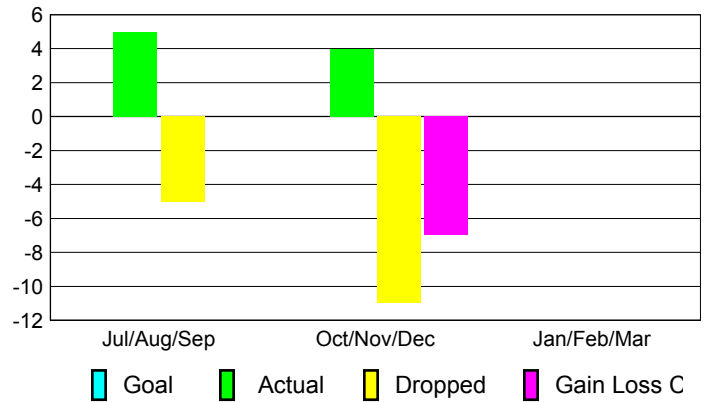

Membership Results 2012-2013

Goal, New, Dropped, Gain/Loss

Comparison of Membership Gain/Loss

Current Year Compared to the Previous Year