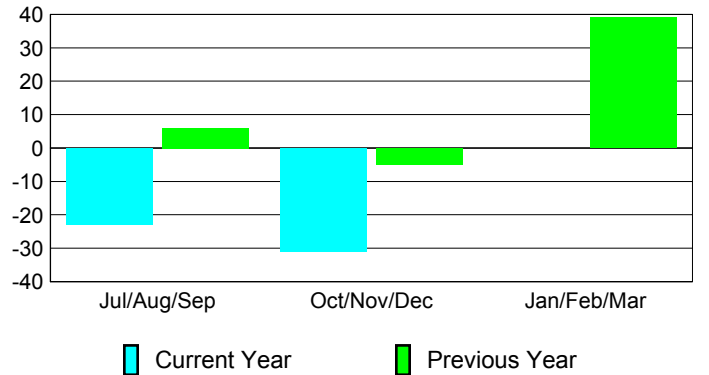

Goal, New, Dropped, Gain/Loss

Comparison of Club Gain/Loss

Current Year Compared to the Previous Year

YTD Status Quo Clubs 2012-2013

Status Quo Clubs Compared to Status Quo Members

MEMBERSHIP

Membership Results 2012-2013

Membership 2011-2012

Month	Net Memb Goal	Actual New Memb	Actual Dropped Memb	Gain/Loss of Memb	Gain/Loss of Memb
Jul/Aug/Sep		2	-25	-23	6
Oct/Nov/Dec		16	-47	-31	-5
Jan/Feb/Mar					39
Totals		18	-72	-54	40

Membership Results 2012-2013

Goal, New, Dropped, Gain/Loss

Comparison of Membership Gain/Loss

Current Year Compared to the Previous Year

Gender Comparison 2012-2013

Jul/Aug/Sep

Oct/Nov/Dec

Jan/Feb/Mar